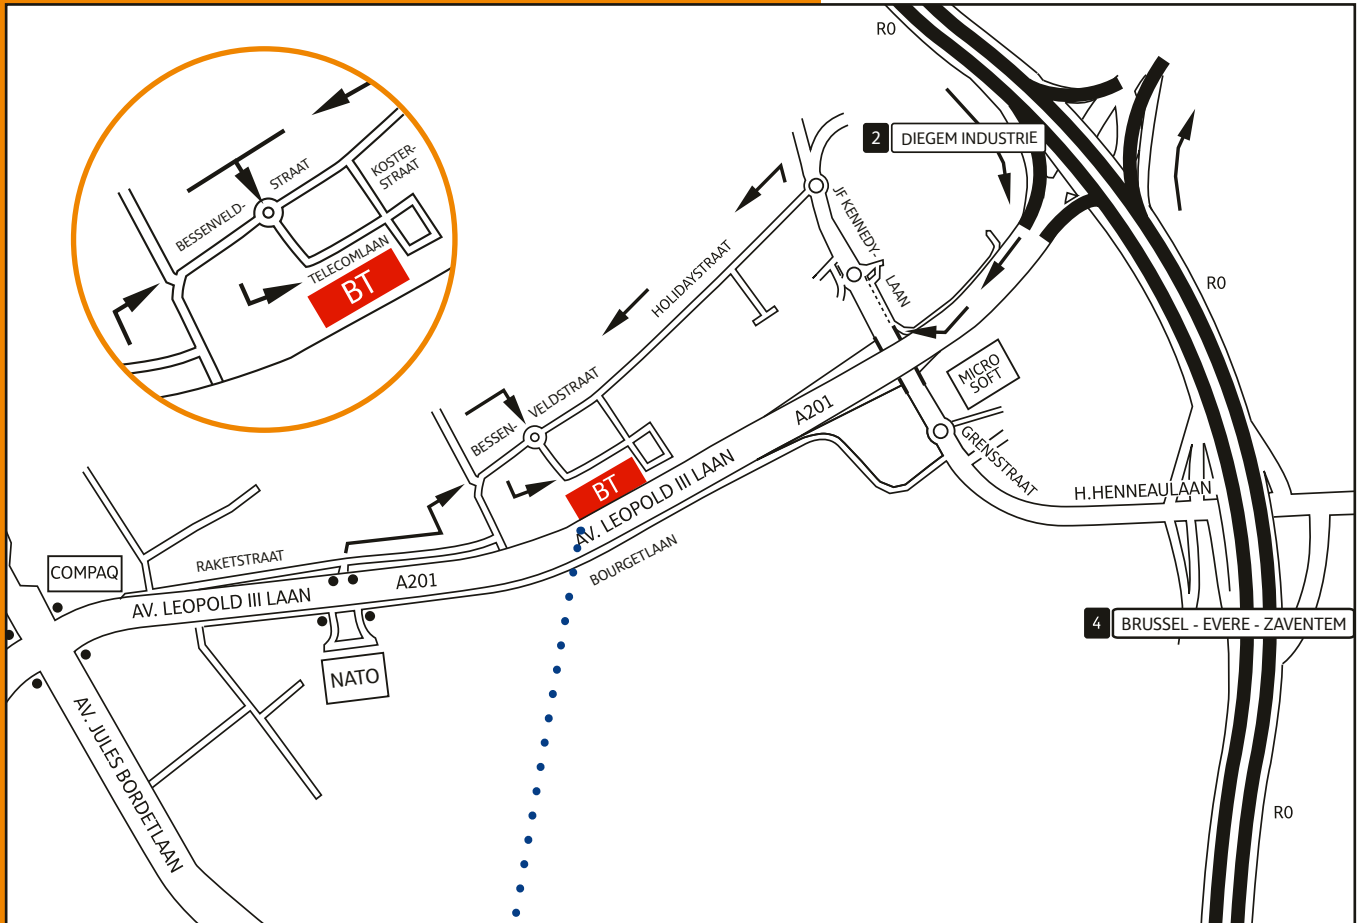

Itinerary

VIA THE RING

Coming from the E19 or from Groot-Bijgaarden:
Take the exit Zaventem airport, keep to the right on the exit. Take exit nr. 2 Diegem-Industrie and turn right at the lights (Kennedylaan). Continue straight ahead at the first roundabout and turn left (Holidaystraat – Bessenveldstraat) at the second one. At the following roundabout turn left, the Telecomlaan.

Coming from Namur/Namen:

Take the exit n° 4 Brussels – Evere – Zaventem and follow the A201 (parallel to R0) in the direction Brussels - Evere. Take exit nr. 2 Diegem-Industrie and turn right at the lights (Kennedylaan). Continue straight ahead at the first roundabout and turn left (Holidaystraat – Bessenveldstraat) at the second one. At the following roundabout turn left, the Telecomlaan.

FROM CENTRE OF BRUSSELS

From Place Meiser, take the A201 (towards NATO). At the crossroads' stoplight at the NATO buildings, turn left and take an immediate right (raketstraat – parallel to the A201). Follow this road to the left (see map), turn right into the Bessenveldstraat and turn right at the roundabout, into the Telecomlaan.