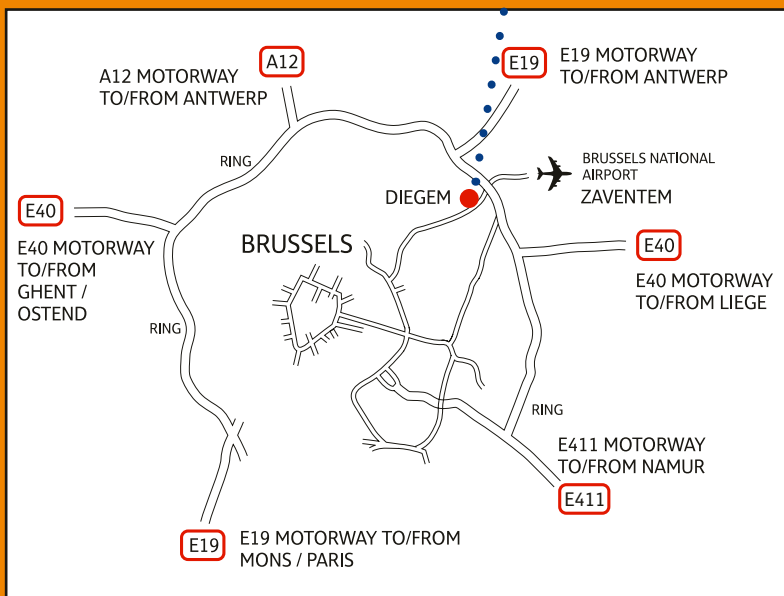

Itinerary

VIA THE RING

Coming from the E19 or from Groot-Bijgaarden:
Take the exit Zaventem airport, keep to the right on the exit. Take exit nr. 2 Diegem-Industrie and turn right at the lights (Kennedylaan). Continue straight ahead at the first roundabout and turn left (Holidaystraat – Bessenveldstraat) at the second one. At the following roundabout turn left, the Telecomlaan.

Coming from Namur/Namen:

Take the exit n° 4 Brussels – Evere – Zaventem and follow the A201 (parallel to R0) in the direction Brussels - Evere. Take exit nr. 2 Diegem-Industrie and turn right at the lights (Kennedylaan). Continue straight ahead at the first roundabout and turn left (Holidaystraat – Bessenveldstraat) at the second one. At the following roundabout turn left, the Telecomlaan.

FROM CENTRE OF BRUSSELS

From Place Meiser, take the A201 (towards NATO). At the crossroads' stoplight at the NATO buildings, turn left and take an immediate right (raketstraat – parallel to the A201). Follow this road to the left (see map), turn right into the Bessenveldstraat and turn right at the roundabout, into the Telecomlaan.